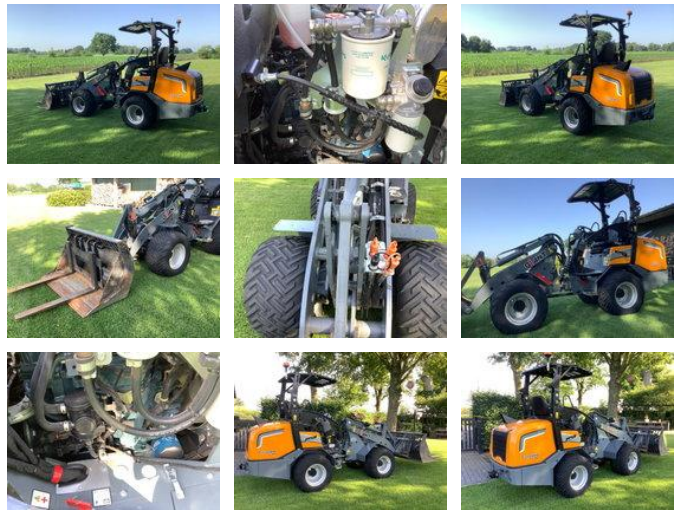

Giant G2700 x-tra. 2470 uur

General characteristics

Brand	Giant
Subcategory	Articulated
Year of construction	2021
Condition	Used

Giant G2700 x-tra. 2470 uur

Accessories