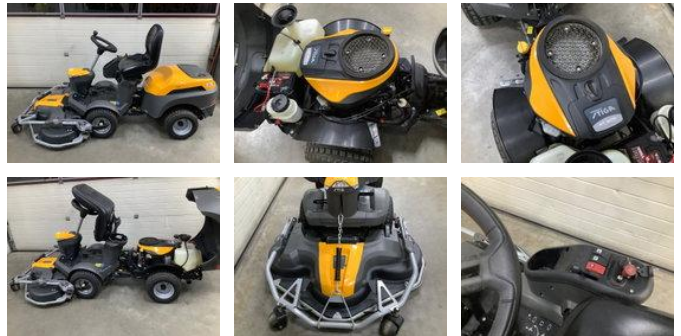

Stiga p901

General features

Brand	Stiga
Subcategory	Ride-on mower
Construction year	2022
Condition	Used
General condition	Very good

Stiga p901

Accessories